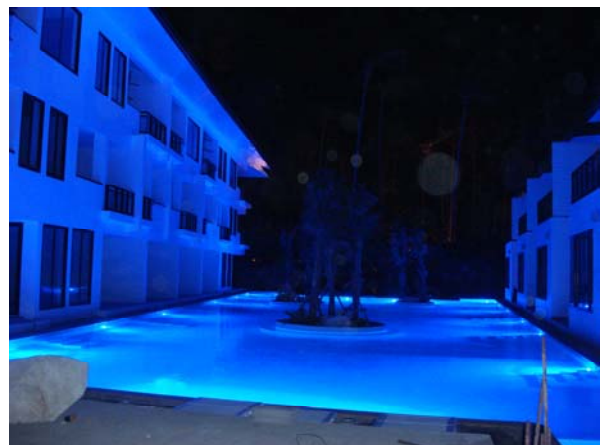

**Progress Report  
Malee Seaview and Sai Naam Area  
2010- 02- 02**

**Entrance, seen from inside the project**

**Guard house**

**Surrounding wall villa A8**

**Wall villa E9**

**Waterfall and fish pond**

**Sai naam pool at night**

# Progress Report Malee Seaview and Sai Naam Area 2010- 02- 02

Sai Naam pool at night, seen from the restaurant

Restaurant, entrance and apartment etc

Counter in restaurant

Handrail aptment

Kitchen in one of the smaller apartments

# Progress Report Malee Seaview and Sai Naam Area 2010- 02- 02

View over the pool from one of the ground floor units

Installing of kitchen 301

Kitchen 302

Bed on the loft under the skylight

Ac units will soon be installed