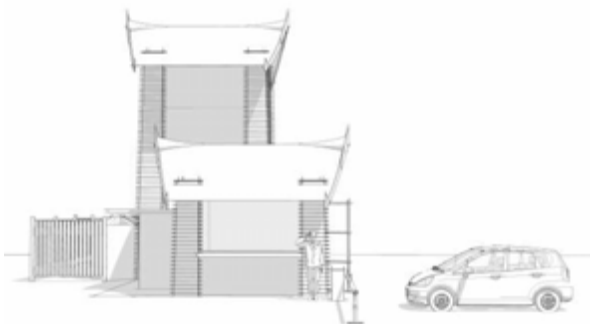

Dolphin installed in pool F4

Progress Report Malee Seaview and Sai Naam Area 2009-07-09

Fixing details at villa E4

Painting work at villa E8

PARKING AREA

Some drawings of the planned guardbox and watertower. The community asked for an office for the Manager and admin staff which will be in the middle.