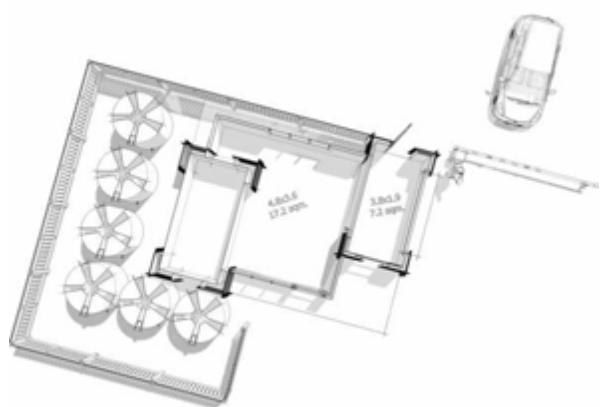

Dolphin installed in pool F4

Progress Report Malee Seaview and Sai Naam Area 2009-07-09

Fixing details at villa E4

Painting work at villa E8

PARKING AREA

Some drawings of the planned guardbox and watertower. The community asked for an office for the Manager and admin staff which will be in the middle.